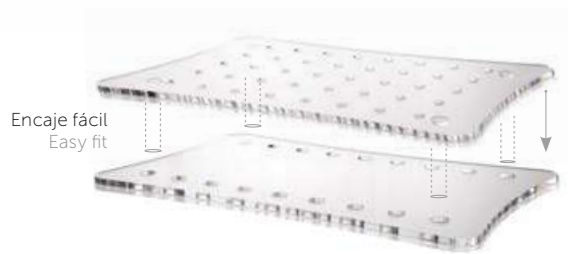

EXPOSICIÓN - PASE DE CAMAREROS - EVENTOS - BUFETS - COMEDORES DE AUTOSERVICIO - TIENDAS GOURMET
DISPLAY PRODUCTS - SERVICE TRAY - EVENTS - BUFFETS - SELF-SERVICE - GOURMET SHOPS

gastro EXPOSICIÓN CREATIVA
CREATIVE FOOD DISPLAY

BASE GASTRO Base común a todos los soportes / One base fits all supports

250/0100	Transparente · Clear	250/9001	Blanco · White
250/9000	Negro · Black	250/9002	Plata · Silver

250/9003 Personalizado · Customized **4** uds pcs Compatible con bandeja Gastronorm Fits Gastronorm Tray